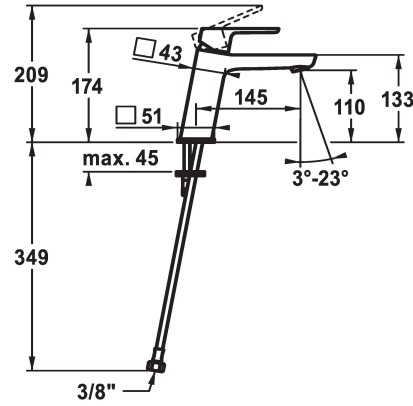

KWC MONTA

Lever mixer - Basin - CoolFix

Modell-Linie: MONTA | 12.411.073.000FL

Taps | Manual taps

KWC-No.

124521

chromeline, A 145, flexible connection hoses, with pop-up valve

124522

chromeline, A 145, flexible connection hoses, without pop-up valve

- * Lever mixer
- * CoolFix - Cold water flow with a centered lever
- * EcoProtect - water-saving device
- * Fixed spout
- Neoperl® Perlator® SSR, swivelling jet regulator
- * OptimalSpace - ample space for washing or working
- * KWC cartridge M 35 OP

pop-up assembly

with pop-up valve

without pop-up valve

- with ceramic discs
- flow rate and temperature continuously variable
- temperature limitation
- * Flexible connection hoses 3/8"
- * Fastening by means of stud bolt M8 x 1
- * Mounting hole size ø35 mm

Technical Data

Flow rate
pop-up assembly
Connection
Spout
Handling
Color code
Installation type
Faucet_typ
Dimension Height
Energysaving
Acoustic group
Projection A
Energy label
Dimension Water outlet
material