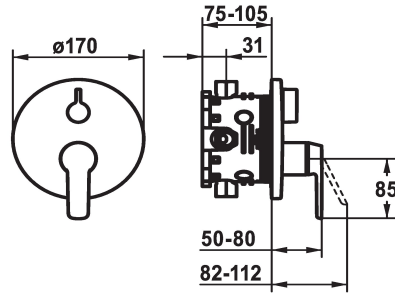

## KWC MONTA Trim kit - Tub

Modell-Linie: MONTA | 20.414.500.000  
Sprchové armatury | Vanové armatury

### KWC-No.

**124534**  
chromeline, Trim kit

**124535**  
chromeline, Trim kit, with vacuum breaker

- \* Trim kit with function unit
- \* Outflow top and below
- \* Turning handle for diverter
- \* KWC cartridge M 35 H
- with ceramic discs
- flow rate and temperature continuously variable
- \* Scope of delivery:

### ATT-KWC-UNTERPUTZ

FM-Set

FM-Set mit SI

- Function unit, lever, cap, sleeve, cover plate, holder for escutcheon, diverter
- Fastening of the cover plate without screws
- \* To be ordered separately:
- Unit for concealed installation KWC BLUEBOX®
- ½", without shut-off valve, 39.999.900.931
- ¾" (½"), with shut-off valve, 39.999.910.931

ATT-KWC-UNTERPUTZ

EnergyLabelCH

Materiál

19 l/min (3 bar)

D170

frontbedient

chromeline

montáž na stěnu