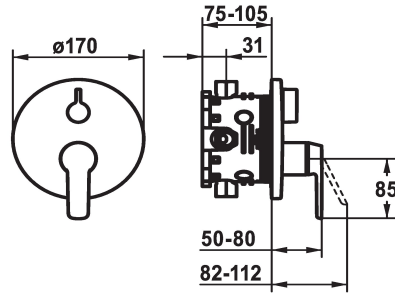

KWC MONTA Trim kit - Tub

Modell-Linie: MONTA | 20.414.500.000
Showers | Exposed bath mixer

KWC-No.

124534
chromeline, Trim kit

124535
chromeline, Trim kit, with vacuum breaker

- * Trim kit with function unit
- * Outflow top and below
- * Turning handle for diverter
- * KWC cartridge M 35 H
- with ceramic discs
- flow rate and temperature continuously variable
- * Scope of delivery:

Concealed unit

Trim kit

Trim kit, with vacuum breaker

- Function unit, lever, cap, sleeve, cover plate, holder for escutcheon, diverter
- Fastening of the cover plate without screws
- * To be ordered separately:
- Unit for concealed installation KWC BLUEBOX®
- ½", without shut-off valve, 39.999.900.931
- ¾" (½"), with shut-off valve, 39.999.910.931

Technical Data

Flow rate
Diameter
Handling
Color code
Installation type
Faucet_typ
Acoustic group
Concealed unit
Energy label
material

19 l/min (3 bar)
D170
front lever
chromeline
Wall mounted
Faucet
yes
Trim kit
C
Brass