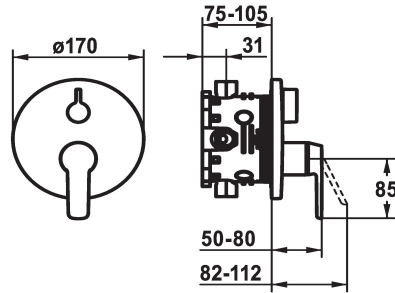

## KWC MONTA Trim kit - Tub

Modell-Linie: MONTA | 20.414.500.000  
Suihkut ja suihkupaneelit | Allashanat

### KWC-No.

**124534**  
chromeline, Trim kit

**124535**  
chromeline, Trim kit, with vacuum breaker

- \* Trim kit with function unit
- \* Outflow top and below
- \* Turning handle for diverter
- \* KWC cartridge M 35 H
- with ceramic discs
- flow rate and temperature continuously variable
- \* Scope of delivery:

### ATT-KWC-UNTERPUTZ

FM-Set

FM-Set mit SI

- Function unit, lever, cap, sleeve, cover plate, holder for escutcheon, diverter
- Fastening of the cover plate without screws
- \* To be ordered separately:
- Unit for concealed installation KWC BLUEBOX®
- ½", without shut-off valve, 39.999.900.931
- ¾" (½"), with shut-off valve, 39.999.910.931

ATT-KWC-UNTERPUTZ

EnergyLabelCH

Materiaali

IviCode

19 l/min (3 bar)

D170

frontbedient

chromeline