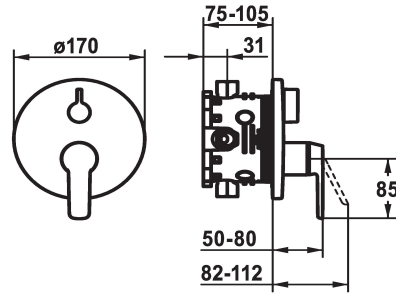

KWC MONTA Trim kit - Tub

Modell-Linie: MONTA | 20.414.500.000
Armatura natryskowa | Baterie wannowe

KWC-No.

124534
chromeline, Trim kit

124535
chromeline, Trim kit, with vacuum breaker

- * Trim kit with function unit
- * Outflow top and below
- * Turning handle for diverter
- * KWC cartridge M 35 H
- with ceramic discs
- flow rate and temperature continuously variable
- * Scope of delivery:

ATT-KWC-UNTERPUTZ

FM-Set

FM-Set mit SI

- Function unit, lever, cap, sleeve, cover plate, holder for escutcheon, diverter
- Fastening of the cover plate without screws
- * To be ordered separately:
- Unit for concealed installation KWC BLUEBOX®
- ½", without shut-off valve, 39.999.900.931
- ¾" (½"), with shut-off valve, 39.999.910.931

Dane techniczne

ATT-KWC-A_ABGANG_UP

średnicy

Handling

ATT-KWC-FARBCODE

Installation_type

Faucet_typ

G_Acoustic group

ATT-KWC-UNTERPUTZ

EnergyLabelCH

Material

19 l/min (3 bar)

D170

frontbedient

chromeline

Montaż naścienny