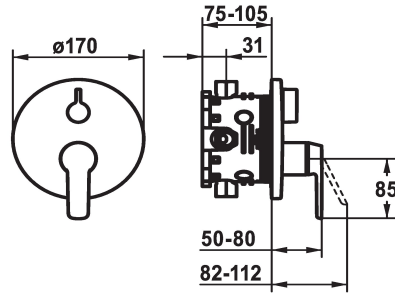

KWC MONTA Trim kit - Tub

Modell-Linie: MONTA | 20.414.500.000
Duschar | Badkarsarmaturer

KWC-No.

124534
chromeline, Trim kit

124535
chromeline, Trim kit, with vacuum breaker

- * Trim kit with function unit
- * Outflow top and below
- * Turning handle for diverter
- * KWC cartridge M 35 H
- with ceramic discs
- flow rate and temperature continuously variable
- * Scope of delivery:

ATT-KWC-UNTERPUTZ

FM-Set

FM-Set mit SI

- Function unit, lever, cap, sleeve, cover plate, holder for escutcheon, diverter
- Fastening of the cover plate without screws
- * To be ordered separately:
- Unit for concealed installation KWC BLUEBOX®
- ½", without shut-off valve, 39.999.900.931
- ¾" (½"), with shut-off valve, 39.999.910.931

Technical Data

ATT-KWC-A_ABGANG_UP

Diameter

Handling

ATT-KWC-FARBCODE

Installation_type

Faucet_typ

G_Acoustic group

ATT-KWC-UNTERPUTZ

EnergyLabelCH

Material

19 l/min (3 bar)

D170

frontbedient

chromeline

Väggmontering