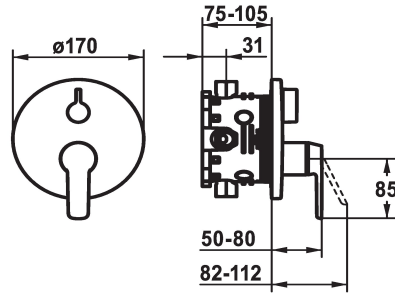

KWC MONTA Trim kit - Tub

Modell-Linie: MONTA | 20.414.510.000
Sprchové armatury | Vanové armatury

KWC-No.

124534
chromeline, Trim kit

124535
chromeline, Trim kit, with vacuum breaker

- * Trim kit with function unit
- * Outflow top and below
- * Turning handle for diverter
- * KWC cartridge M 35 H
- with ceramic discs
- flow rate and temperature continuously variable
- * Scope of delivery:

ATT-KWC-UNTERPUTZ

FM-Set

FM-Set mit SI

- Function unit, lever, cap, sleeve, cover plate, holder for escutcheon, diverter
- Fastening of the cover plate without screws
- * To be ordered separately:
- Unit for concealed installation KWC BLUEBOX®
- ½", without shut-off valve, 39.999.900.931
- ¾" (½"), with shut-off valve, 39.999.910.931

Technické údaje

ATT-KWC-A_ABGANG_UP

ATT-KWC-DURCHMESSER

Handling

ATT-KWC-FARBCODE

Installation_type

Faucet_typ

G_Acoustic group

ATT-KWC-UNTERPUTZ

EnergyLabelCH

Materiál

19 l/min (3 bar)

D170

frontbedient

chromeline

montáž na stěnu