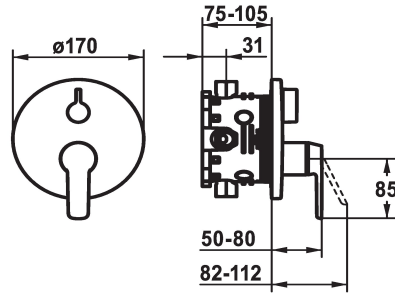

KWC MONTA Trim kit - Tub

Modell-Linie: MONTA | 20.414.510.000
Showers | Exposed bath mixer

KWC-No.

124534
chromeline, Trim kit

124535
chromeline, Trim kit, with vacuum breaker

- * Trim kit with function unit
- * Outflow top and below
- * Turning handle for diverter
- * KWC cartridge M 35 H
- with ceramic discs
- flow rate and temperature continuously variable
- * Scope of delivery:

Concealed unit

Trim kit

Trim kit, with vacuum breaker

- Function unit, lever, cap, sleeve, cover plate, holder for escutcheon, diverter
- Fastening of the cover plate without screws
- * To be ordered separately:
- Unit for concealed installation KWC BLUEBOX®
- ½", without shut-off valve, 39.999.900.931
- ¾" (½"), with shut-off valve, 39.999.910.931

Technical Data

Flow rate
Diameter
Handling
Color code
Installation type
Faucet_typ
Acoustic group
Concealed unit
Energy label
material

19 l/min (3 bar)
D170
front lever
chromeline
Wall mounted
Faucet
yes
Trim kit, with vacuum breaker
C
Brass