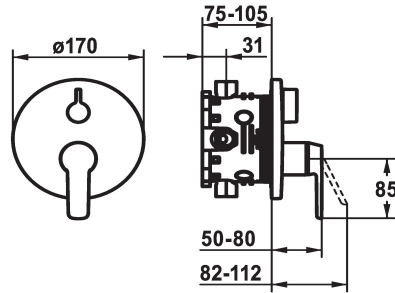

KWC MONTA Trim kit - Tub

Modell-Linie: MONTA | 20.414.510.000
Showers | Exposed bath mixer

KWC-No.

124534
chromeline, Trim kit

124535
chromeline, Trim kit, with vacuum breaker

- * Trim kit with function unit
- * Outflow top and below
- * Turning handle for diverter
- * KWC cartridge M 35 H
- with ceramic discs
- flow rate and temperature continuously variable
- * Scope of delivery:

Concealed unit

Trim kit

Trim kit, with vacuum breaker

- Function unit, lever, cap, sleeve, cover plate, holder for escutcheon, diverter
- Fastening of the cover plate without screws
- * To be ordered separately:
- Unit for concealed installation KWC BLUEBOX®
- ½", without shut-off valve, 39.999.900.931
- ¾" (½"), with shut-off valve, 39.999.910.931

Technical Data

| |
|-------------------|
| Flow rate |
| Diameter |
| Handling |
| Color code |
| Installation type |
| Faucet_typ |
| Acoustic group |
| Concealed unit |
| Energy label |
| material |

| |
|-------------------------------|
| 19 l/min (3 bar) |
| D170 |
| front lever |
| chromeline |
| Wall mounted |
| Faucet |
| yes |
| Trim kit, with vacuum breaker |
| C |
| Brass |