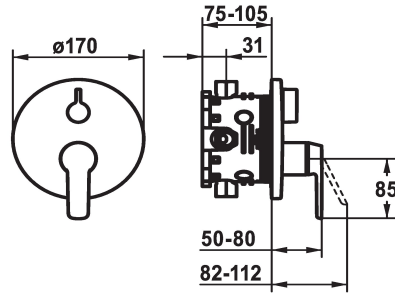

KWC MONTA Trim kit - Tub

Modell-Linie: MONTA | 20.414.510.000
Suihkut ja suihkupaneelit | Allashanat

KWC-No.

124534
chromeline, Trim kit

124535
chromeline, Trim kit, with vacuum breaker

- * Trim kit with function unit
- * Outflow top and below
- * Turning handle for diverter
- * KWC cartridge M 35 H
- with ceramic discs
- flow rate and temperature continuously variable
- * Scope of delivery:

ATT-KWC-UNTERPUTZ

FM-Set

FM-Set mit SI

- Function unit, lever, cap, sleeve, cover plate, holder for escutcheon, diverter
- Fastening of the cover plate without screws
- * To be ordered separately:
- Unit for concealed installation KWC BLUEBOX®
- ½", without shut-off valve, 39.999.900.931
- ¾" (½"), with shut-off valve, 39.999.910.931

Tekniset tiedot

ATT-KWC-A_ABGANG_UP

Halkaisija

Handling

ATT-KWC-FARBCODE

Installation_type

Faucet_typ

G_Acoustic group

ATT-KWC-UNTERPUTZ

EnergyLabelCH

Materiaali

IviCode

19 l/min (3 bar)

D170

frontbedient

chromeline