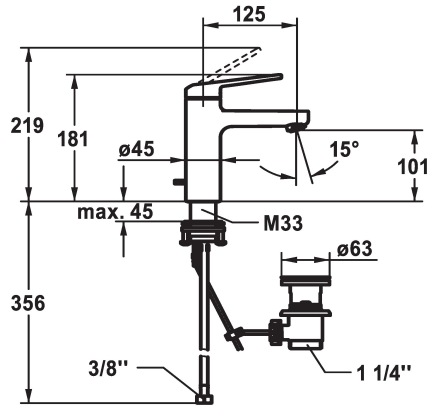

KWC DOMO 6.0 Lever mixer - Basin

Modell-Linie: **DOMO 6.0** | 12.668.041.000FL
Hanat | Käskikäyttöiset hanat

KWC-No.

124546
chromeline, A 125, flexible connection hoses, with pop-up valve

124547
chromeline, A 125, flexible connection hoses, without pop-up valve

mit_Ablaufgarnitur

ohne_Ablaufgarnitur

- temperature limitation
- * Flexible connection hoses 3/8"
- * QuickInstallation - Fastening via threaded connection with locking screws
- * Mounting hole size ø35 mm
- * Scope of delivery:
- KWC pop-up valve Z.538.581.000

Tekniset tiedot

A_Spout_Spray
ATT-KWC-ABLAUFGARNITUR
Connection
Spout
Handling
ATT-KWC-FARBCODE
Installation_type
Faucet_typ
Measure_Height
G_Acoustic group
Projection_A
EnergyLabelCH
ATT-KWC-MASS-WASSERAUSTRITT
Materiaali
lviCode

4 l/min (3 bar)
mit_Ablaufgarnitur
Flexible_Anschlusschläuche
Kiinnitetty
topbedient
chromeline
Standmontage
01
181
yes
A125
A
101
Messinki
0