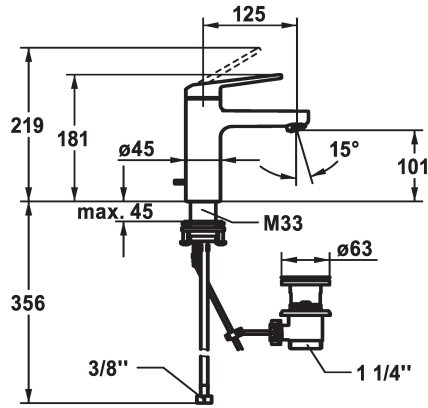

## KWC DOMO 6.0 Lever mixer - Basin

Modell-Linie: DOMO 6.0 | 12.668.041.000FL  
Armatura umywalkowa | Armatura jednouchwytywa

### KWC-No.

**124546**  
chromeline, A 125, flexible connection hoses, with pop-up valve

**124547**  
chromeline, A 125, flexible connection hoses, without pop-up valve

- \* Lever mixer
- \* EcoProtect - water-saving device
- \* Fixed spout
- Neoperl® Cascade® SLC
- \* KWC cartridge M 35 OP
- with ceramic discs
- flow rate and temperature continuously variable

### ATT-KWC- ABLAUFGARNITUR

mit\_Ablaufgarnitur

ohne\_Ablaufgarnitur

- temperature limitation
- \* Flexible connection hoses 3/8"
- \* QuickInstallation - Fastening via threaded connection with locking screws
- \* Mounting hole size ø35 mm
- \* Scope of delivery:
- KWC pop-up valve Z.538.581.000

Faucet\_typ

Dimension Height

G\_Acoustic group

Projection\_A

EnergyLabelCH

ATT-KWC-MASS-WASSERAUSTRITT

Material

4 l/min (3 bar)