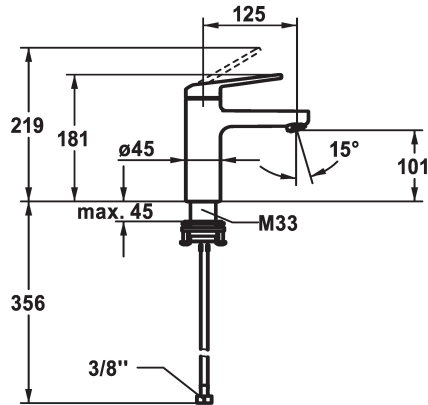

KWC DOMO 6.0 Lever mixer - Basin

Modell-Linie: DOMO 6.0 | 12.668.051.000FL
Umyvadlové armatury | Hydraulické armatury

KWC-No.

124546
chromeline, A 125, flexible connection hoses, with pop-up valve

124547
chromeline, A 125, flexible connection hoses, without pop-up valve

- * Lever mixer
- * EcoProtect - water-saving device
- * Fixed spout
- Neoperl® Cascade® SLC
- * KWC cartridge M 35 OP
- with ceramic discs

ATT-KWC- ABLAUFGARNITUR

mit_Ablaufgarnitur

ohne_Ablaufgarnitur

- flow rate and temperature continuously variable
- temperature limitation
- * Flexible connection hoses 3/8"
- * QuickInstallation - Fastening via threaded connection with locking screws
- * Mounting hole size ø35 mm

Technické údaje

A_Spout_Spray
ATT-KWC-ABLAUFGARNITUR
Connection
ATT-KWC-AUSLAUF
Handling
ATT-KWC-FARBCODE
Installation_type
Faucet_typ
Measure_Height
G_Acoustic group
Projection_A
EnergyLabelCH
ATT-KWC-MASS-WASSERAUSTRITT
Material

4 l/min (3 bar)
ohne_Ablaufgarnitur
Flexible_Anschlusschläuche
fixovaná
topbedient
chromeline
Standmontage
01
181
yes
A125
A
101
mosaz