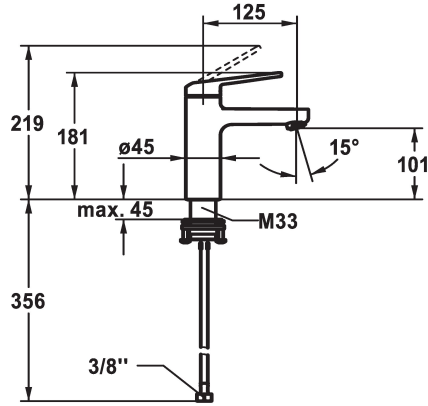

KWC DOMO 6.0 Lever mixer - Basin

Modell-Linie: **DOMO 6.0** | 12.668.051.000FL
Hanat | Käsi­käyt­toiset hanat

KWC-No.

124546
chromeline, A 125, flexible connection hoses, with pop-up valve

124547
chromeline, A 125, flexible connection hoses, without pop-up valve

- * Lever mixer
- * EcoProtect - water-saving device
- * Fixed spout
- Neoperl® Cascade® SLC
- * KWC cartridge M 35 OP
- with ceramic discs

ATT-KWC- ABLAUFGARNITUR

mit_Ablaufgarnitur

ohne_Ablaufgarnitur

- flow rate and temperature continuously variable
- temperature limitation
- * Flexible connection hoses 3/8"
- * QuickInstallation - Fastening via threaded connection with locking screws
- * Mounting hole size ø35 mm

Tekniset tiedot

A_Spout_Spray
ATT-KWC-ABLAUFGARNITUR
Connection
Spout
Handling
ATT-KWC-FARBCODE
Installation_type
Faucet_typ
Measure_Height
G_Acoustic group
Projection_A
EnergyLabelCH
ATT-KWC-MASS-WASSERAUSTRITT
Materiaali
lviCode

4 l/min (3 bar)
ohne_Ablaufgarnitur
Flexible_Anschluss­schläuche
Kiinnitetty
topbedient
chromeline
Standmontage
01
181
yes
A125
A
101
Messinki
0