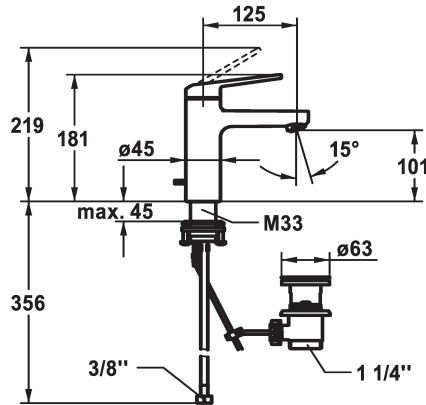

KWC DOMO 6.0 Lever mixer - Basin - CoolFix

Modell-Linie: **DOMO 6.0** | 12.668.031.000FL
Hanat | Käsi­käyt­toiset hanat

KWC-No.

124548
chromeline, A 125, flexible connection hoses, with pop-up valve

124549
chromeline, A 125, flexible connection hoses, without pop-up valve

- * Lever mixer
- * CoolFix - Cold water flow with a centered lever
- * EcoProtect - water-saving device
- * Fixed spout
 - Neoperl® Cascade® SLC
- * KWC cartridge M 35 OP
- with ceramic discs
- flow rate and temperature continuously variable

ATT-KWC- ABLAUF­GARNITUR

mit_Ablaufgarnitur

ohne_Ablaufgarnitur

- temperature limitation
- * Flexible connection hoses 3/8"
- * QuickInstallation - Fastening via threaded connection with locking screws
- * Mounting hole size ø35 mm
- * Scope of delivery:
 - KWC pop-up valve Z.538.581.000

Faucet_typ

Measure_Height

ATT-KWC-ENERGIESPAREN

G_Acoustic_group

Projection_A

EnergyLabelCH

ATT-KWC-MASS-WASSERAUSTRITT

Materiaali