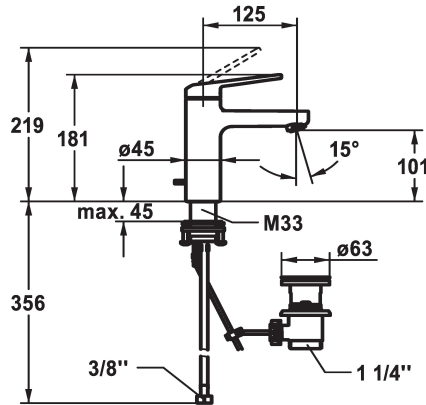

KWC DOMO 6.0

Lever mixer - Basin - CoolFix

Modell-Linie: DOMO 6.0 | 12.668.031.000FL

Armatura umywalkowa | Armatura jednouchwytywa

KWC-No.

124548

chromeline, A 125, flexible connection hoses, with pop-up valve

124549

chromeline, A 125, flexible connection hoses, without pop-up valve

- * Lever mixer
- * CoolFix - Cold water flow with a centered lever
- * EcoProtect - water-saving device
- * Fixed spout
 - Neoperl® Cascade® SLC
- * KWC cartridge M 35 OP
 - with ceramic discs
 - flow rate and temperature continuously variable

ATT-KWC-ABLAUFGARNITUR

mit_Ablaufgarnitur

ohne_Ablaufgarnitur

- temperature limitation
- * Flexible connection hoses 3/8"
- * QuickInstallation - Fastening via threaded connection with locking screws
- * Mounting hole size ø35 mm
- * Scope of delivery:
 - KWC pop-up valve Z.538.581.000

Faucet_typ

Dimension Height

ATT-KWC-ENERGIESPAREN

G_Acoustic_group

Projection_A

EnergyLabelCH

ATT-KWC-MASS-WASSERAUSTRITT

Material