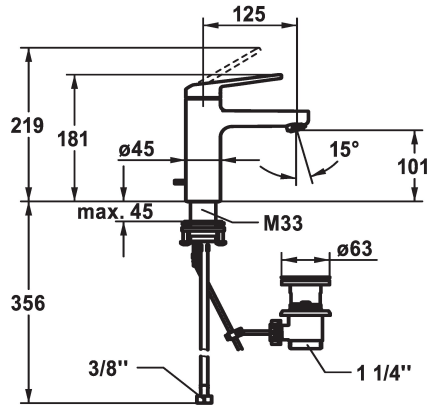

KWC DOMO 6.0 Lever mixer - Basin - CoolFix

Modell-Linie: DOMO 6.0 | 12.668.031.000FL
Kranar | Hydraulické armatúry

KWC-No.

124548
chromeline, A 125, flexible connection hoses, with pop-up valve

124549
chromeline, A 125, flexible connection hoses, without pop-up valve

- * Lever mixer
- * CoolFix - Cold water flow with a centered lever
- * EcoProtect - water-saving device
- * Fixed spout
 - Neoperl® Cascade® SLC
- * KWC cartridge M 35 OP
 - with ceramic discs
 - flow rate and temperature continuously variable

ATT-KWC- ABLAUFGARNITUR

mit_Ablaufgarnitur

ohne_Ablaufgarnitur

- temperature limitation
- * Flexible connection hoses 3/8"
- * QuickInstallation - Fastening via threaded connection with locking screws
- * Mounting hole size ø35 mm
- * Scope of delivery:
 - KWC pop-up valve Z.538.581.000

Technical Data

A_Spout_Spray
ATT-KWC-ABLAUFGARNITUR
Connection
ATT-KWC-AUSLAUF
Handling
ATT-KWC-FARBCODE
Installation_type
Faucet_typ
Measure_Height
ATT-KWC-ENERGIESPAREN
G_Acoustic_group
Projection_A
EnergyLabelCH
ATT-KWC-MASS-WASSERAUSTRITT
Material