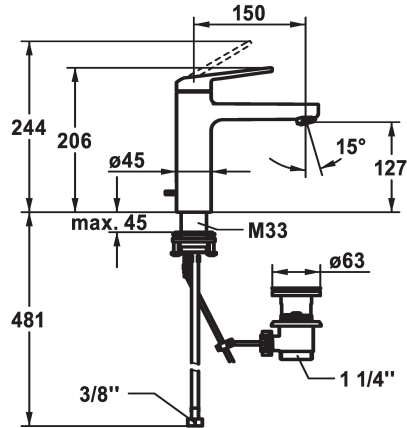

KWC DOMO 6.0 Lever mixer - Basin

Modell-Linie: DOMO 6.0 | 12.668.042.000FL
Umyvadlové armatury | Hydraulické armatury

KWC-No.

124552
chromeline, A 150, flexible connection hoses, with pop-up valve

124553
chromeline, A 150, flexible connection hoses, without pop-up valve

- * Lever mixer
- * EcoProtect - water-saving device
- * Fixed spout
- Neoperl® Cascade® SLC
- * OptimalSpace - ample space for washing or working
- * KWC cartridge M 35 OP
- with ceramic discs
- flow rate and temperature continuously variable

ATT-KWC- ABLAUFGARNITUR

mit_Ablaufgarnitur

ohne_Ablaufgarnitur

- temperature limitation
- * Flexible connection hoses 3/8"
- * QuickInstallation - Fastening via threaded connection with locking screws
- * Mounting hole size ø35 mm
- * Scope of delivery:
- KWC pop-up valve Z.538.581.000

Faucet_typ

Measure_Height

G_Acoustic group

Projection_A

EnergyLabelCH

ATT-KWC-MASS-WASSERAUSTRITT

Materiál

4 l/min (3 bar)