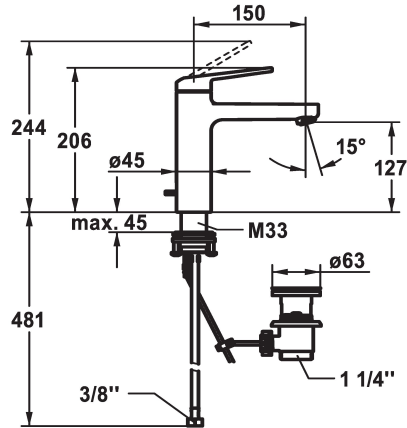

KWC DOMO 6.0 Lever mixer - Basin

Modell-Linie: DOMO 6.0 | 12.668.042.000FL
Armatura umywalkowa | Armatura jednouchwytywa

KWC-No.

124552
chromeline, A 150, flexible connection hoses, with pop-up valve

124553
chromeline, A 150, flexible connection hoses, without pop-up valve

- * Lever mixer
- * EcoProtect - water-saving device
- * Fixed spout
- Neoperl® Cascade® SLC
- * OptimalSpace - ample space for washing or working
- * KWC cartridge M 35 OP
- with ceramic discs
- flow rate and temperature continuously variable

ATT-KWC- ABLAUFGARNITUR

mit_Ablaufgarnitur

ohne_Ablaufgarnitur

- temperature limitation
- * Flexible connection hoses 3/8"
- * QuickInstallation - Fastening via threaded connection with locking screws
- * Mounting hole size ø35 mm
- * Scope of delivery:
- KWC pop-up valve Z.538.581.000

Faucet_typ

Dimension Height

G_Acoustic group

Projection_A

EnergyLabelCH

ATT-KWC-MASS-WASSERAUSTRITT

Material

4 l/min (3 bar)