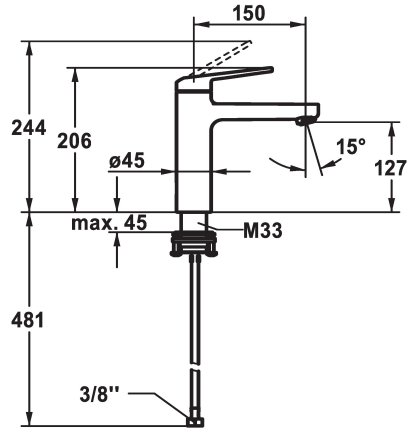

## KWC DOMO 6.0 Lever mixer - Basin

Modell-Linie: DOMO 6.0 | 12.668.052.000FL  
Umyvadlové armatury | Hydraulické armatury

### KWC-No.

**124552**  
chromeline, A 150, flexible connection hoses, with pop-up valve

**124553**  
chromeline, A 150, flexible connection hoses, without pop-up valve

- \* Lever mixer
- \* EcoProtect - water-saving device
- \* Fixed spout
- Neoperl® Cascade® SLC
- \* OptimalSpace - ample space for washing or working
- \* KWC cartridge M 35 OP
- with ceramic discs

### ATT-KWC- ABLAUFGARNITUR

mit\_Ablaufgarnitur

ohne\_Ablaufgarnitur

- flow rate and temperature continuously variable
- temperature limitation
- \* Flexible connection hoses 3/8"
- \* QuickInstallation - Fastening via threaded connection with locking screws
- \* Mounting hole size  $\varnothing 35$  mm

Faucet\_typ

Measure\_Height

G\_Acoustic group

Projection\_A

EnergyLabelCH

ATT-KWC-MASS-WASSERAUSTRITT

Materiál

4 l/min (3 bar)