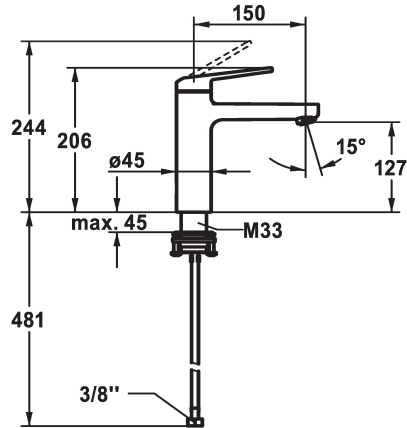

## KWC DOMO 6.0 Lever mixer - Basin

Modell-Linie: **DOMO 6.0** | 12.668.052.000FL  
Hanat | Käsi­käyt­toiset hanat

### KWC-No.

**124552**  
chromeline, A 150, flexible connection hoses, with pop-up valve

**124553**  
chromeline, A 150, flexible connection hoses, without pop-up valve

- \* Lever mixer
- \* EcoProtect - water-saving device
- \* Fixed spout
- Neoperl® Cascade® SLC
- \* OptimalSpace - ample space for washing or working
- \* KWC cartridge M 35 OP
- with ceramic discs

### ATT-KWC- ABLAUFGARNITUR

mit\_Ablaufgarnitur

ohne\_Ablaufgarnitur

- flow rate and temperature continuously variable
- temperature limitation
- \* Flexible connection hoses 3/8"
- \* QuickInstallation - Fastening via threaded connection with locking screws
- \* Mounting hole size ø35 mm

Faucet\_typ

Measure\_Height

G\_Acoustic group

Projection\_A

EnergyLabelCH

ATT-KWC-MASS-WASSERAUSTRITT

Materiaali

IviCode