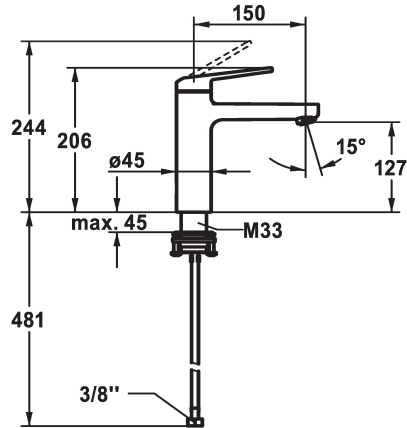

KWC DOMO 6.0 Lever mixer - Basin

Modell-Linie: DOMO 6.0 | 12.668.052.000FL
Armatura umywalkowa | Armatura jednouchwytywa

KWC-No.

124552
chromeline, A 150, flexible connection hoses, with pop-up valve

124553
chromeline, A 150, flexible connection hoses, without pop-up valve

mit_Ablaufgarnitur

ohne_Ablaufgarnitur

- flow rate and temperature continuously variable
- temperature limitation
- * Flexible connection hoses 3/8"
- * QuickInstallation - Fastening via threaded connection with locking screws
- * Mounting hole size ø35 mm

Dane techniczne

A_Spout_Spray
ATT-KWC-ABLAUFGARNITUR
Connection
ATT-KWC-AUSLAUF
Handling
ATT-KWC-FARBCODE
Installation_type
Faucet_typ
Dimension Height
G_Acoustic group
Projection_A
EnergyLabelCH
ATT-KWC-MASS-WASSERAUSTRITT
Material

4 l/min (3 bar)
ohne_Ablaufgarnitur
Flexible_Anschlusschläuche
fest
topbedient
chromeline
Standmontage
01
206
1
A150
A
127
Mosiqdz