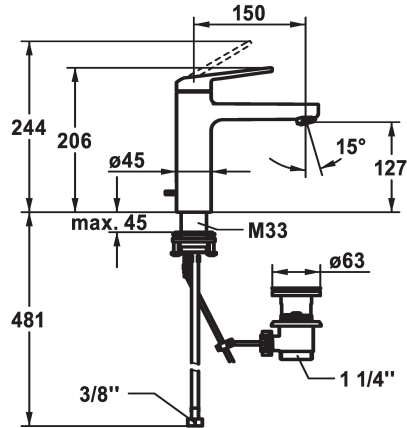

KWC DOMO 6.0 Lever mixer - Basin - CoolFix

Modell-Linie: DOMO 6.0 | 12.668.032.000FL
Umyvadlové armatury | Hydraulické armatury

KWC-No.

124554
chromeline, A 150, flexible connection hoses, with pop-up valve

124555
chromeline, A 150, flexible connection hoses, without pop-up valve

- * Lever mixer
- * CoolFix - Cold water flow with a centered lever
- * EcoProtect - water-saving device
- * Fixed spout
- Neoperl® Cascade® SLC
- * OptimalSpace - ample space for washing or working
- * KWC cartridge M 35 OP
- with ceramic discs

ATT-KWC- ABLAUFGARNITUR

mit_Ablaufgarnitur

ohne_Ablaufgarnitur

- flow rate and temperature continuously variable
- temperature limitation
- * Flexible connection hoses 3/8"
- * QuickInstallation - Fastening via threaded connection with locking screws
- * Mounting hole size ø35 mm
- * Scope of delivery:
- KWC pop-up valve Z.538.581.000

Faucet_typ

Measure_Height

ATT-KWC-ENERGIESPAREN

G_Acoustic_group

Projection_A

EnergyLabelCH

ATT-KWC-MASS-WASSERAUSTRITT

Materiál