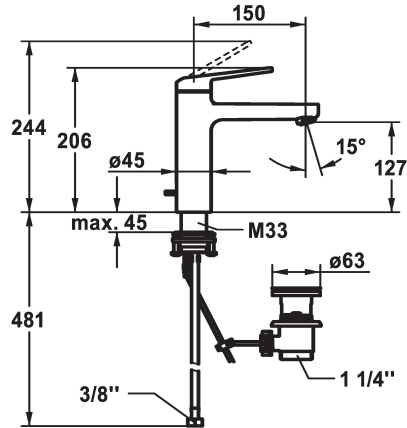

### KWC-No.

**124554**  
chromeline, A 150, flexible connection hoses, with pop-up valve

**124555**  
chromeline, A 150, flexible connection hoses, without pop-up valve

- \* Lever mixer
- \* CoolFix - Cold water flow with a centered lever
- \* EcoProtect - water-saving device
- \* Fixed spout
- Neoperl® Cascade® SLC
- \* OptimalSpace - ample space for washing or working
- \* KWC cartridge M 35 OP
- with ceramic discs

### Pop-up\_valve

with pop-up valve

without pop-up valve

- flow rate and temperature continuously variable
- temperature limitation
- \* Flexible connection hoses 3/8"
- \* QuickInstallation - Fastening via threaded connection with locking screws
- \* Mounting hole size ø35 mm
- \* Scope of delivery:
- KWC pop-up valve Z.538.581.000

### Technical Data

Flow rate	4 l/min (3 bar)
Pop-up_valve	with pop-up valve
Connection	Flexible connection hoses
Spout	fixed
Handling	top lever
Color code	chrome
Installation_type	Pillar installation
Faucet_typ	Faucet
Dimension Height	206
Energysaving	Coolfix
Acoustic group	Battery1
Projection_A	A 150
Energy Label	A
Dimension Water outlet	127
material	Brass

Flow rate	4 l/min (3 bar)
Pop-up_valve	with pop-up valve
Connection	Flexible connection hoses
Spout	fixed
Handling	top lever
Color code	chrome
Installation_type	Pillar installation
Faucet_typ	Faucet
Dimension Height	206
Energysaving	Coolfix
Acoustic group	Battery1
Projection_A	A 150
Energy Label	A
Dimension Water outlet	127
material	Brass