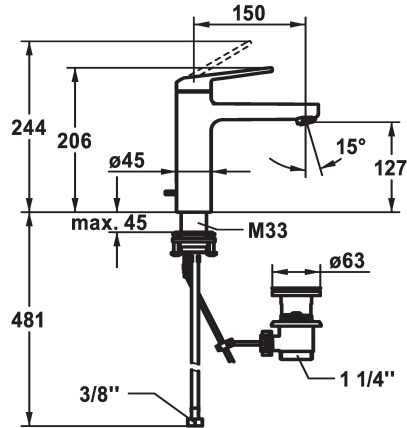

KWC DOMO 6.0

Lever mixer - Basin - CoolFix

Modell-Linie: DOMO 6.0 | 12.668.032.000FL
Taps | Manual taps

KWC-No.

124554
chromeline, A 150, flexible connection hoses, with pop-up valve

124555
chromeline, A 150, flexible connection hoses, without pop-up valve

- * Lever mixer
- * CoolFix - Cold water flow with a centered lever
- * EcoProtect - water-saving device
- * Fixed spout
- Neoperl® Cascade® SLC
- * OptimalSpace - ample space for washing or working
- * KWC cartridge M 35 OP
- with ceramic discs

pop-up assembly

with pop-up valve

without pop-up valve

- flow rate and temperature continuously variable
- temperature limitation
- * Flexible connection hoses 3/8"
- * QuickInstallation - Fastening via threaded connection with locking screws
- * Mounting hole size ø35 mm
- * Scope of delivery:
- KWC pop-up valve Z.538.581.000

Technical Data

Flow rate
pop-up assembly
Connection
Spout
Handling
Color code
Installation type
Faucet_typ
Dimension Height
Energysaving
Acoustic group
Projection A
Energy label
Dimension Water outlet
material