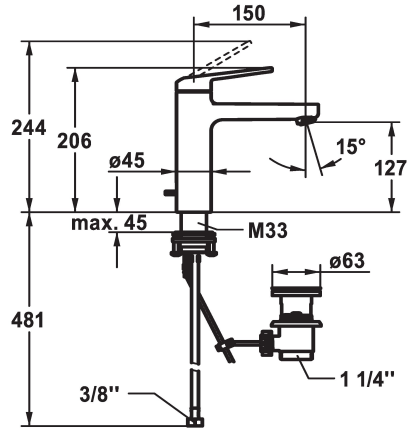

KWC DOMO 6.0 Lever mixer - Basin - CoolFix

Modell-Linie: **DOMO 6.0** | 12.668.032.000FL
Hanat | Käsikäyttöiset hanat

KWC-No.

124554
chromeline, A 150, flexible connection hoses, with pop-up valve

124555
chromeline, A 150, flexible connection hoses, without pop-up valve

- * Lever mixer
- * CoolFix - Cold water flow with a centered lever
- * EcoProtect - water-saving device
- * Fixed spout
- Neoperl® Cascade® SLC
- * OptimalSpace - ample space for washing or working
- * KWC cartridge M 35 OP
- with ceramic discs

ATT-KWC- ABLAUFGARNITUR

mit_Ablaufgarnitur

ohne_Ablaufgarnitur

- flow rate and temperature continuously variable
- temperature limitation
- * Flexible connection hoses 3/8"
- * QuickInstallation - Fastening via threaded connection with locking screws
- * Mounting hole size ø35 mm
- * Scope of delivery:
- KWC pop-up valve Z.538.581.000

Tekniset tiedot

A_Spout_Spray
ATT-KWC-ABLAUFGARNITUR
Connection
Spout
Handling
ATT-KWC-FARBCODE
Installation_type
Faucet_typ
Measure_Height
ATT-KWC-ENERGIESPAREN
G_Acoustic_group
Projection_A
EnergyLabelCH
ATT-KWC-MASS-WASSERAUSTRITT
Materiaali
lviCode