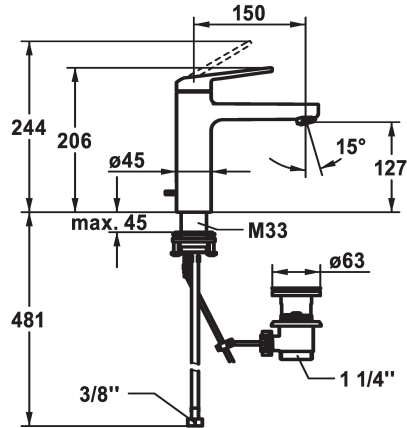

## KWC DOMO 6.0 Lever mixer - Basin - CoolFix

Modell-Linie: DOMO 6.0 | 12.668.032.000FL  
Armatura umywalkowa | Armatura jednouchwytywa

### KWC-No.

**124554**  
chromeline, A 150, flexible connection hoses, with pop-up valve

**124555**  
chromeline, A 150, flexible connection hoses, without pop-up valve

- \* Lever mixer
- \* CoolFix - Cold water flow with a centered lever
- \* EcoProtect - water-saving device
- \* Fixed spout
- Neoperl® Cascade® SLC
- \* OptimalSpace - ample space for washing or working
- \* KWC cartridge M 35 OP
- with ceramic discs

### ATT-KWC- ABLAUFGARNITUR

mit\_Ablaufgarnitur

ohne\_Ablaufgarnitur

- flow rate and temperature continuously variable
- temperature limitation
- \* Flexible connection hoses 3/8"
- \* QuickInstallation - Fastening via threaded connection with locking screws
- \* Mounting hole size ø35 mm
- \* Scope of delivery:
- KWC pop-up valve Z.538.581.000

Faucet\_typ

Dimension Height

ATT-KWC-ENERGIESPAREN

G\_Acoustic\_group

Projection\_A

EnergyLabelCH

ATT-KWC-MASS-WASSERAUSTRITT

Material