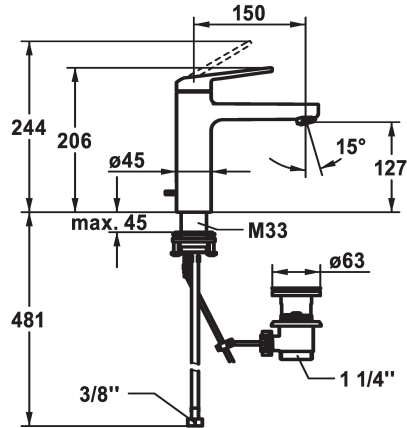

## KWC DOMO 6.0 Lever mixer - Basin - CoolFix

Modell-Linie: DOMO 6.0 | 12.668.032.000FL  
Kranar | Hydraulické armatúry

### KWC-No.

**124554**  
chromeline, A 150, flexible connection hoses, with pop-up valve

**124555**  
chromeline, A 150, flexible connection hoses, without pop-up valve

- \* Lever mixer
- \* CoolFix - Cold water flow with a centered lever
- \* EcoProtect - water-saving device
- \* Fixed spout
- Neoperl® Cascade® SLC
- \* OptimalSpace - ample space for washing or working
- \* KWC cartridge M 35 OP
- with ceramic discs

### ATT-KWC- ABLAUFGARNITUR

mit\_Ablaufgarnitur

ohne\_Ablaufgarnitur

- flow rate and temperature continuously variable
- temperature limitation
- \* Flexible connection hoses 3/8"
- \* QuickInstallation - Fastening via threaded connection with locking screws
- \* Mounting hole size ø35 mm
- \* Scope of delivery:
- KWC pop-up valve Z.538.581.000

Faucet\_typ

Measure\_Height

ATT-KWC-ENERGIESPAREN

G\_Acoustic\_group

Projection\_A

EnergyLabelCH

ATT-KWC-MASS-WASSERAUSTRITT

Material