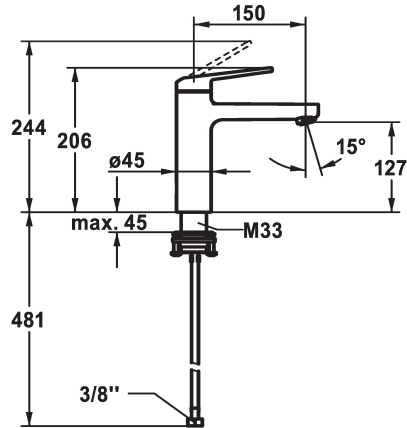

KWC DOMO 6.0 Lever mixer - Basin - CoolFix

Modell-Linie: DOMO 6.0 | 12.668.072.000FL
Taps | Manual taps

KWC-No.

124554
chromeline, A 150, flexible connection hoses, with pop-up valve

124555
chromeline, A 150, flexible connection hoses, without pop-up valve

- * Lever mixer
- * CoolFix - Cold water flow with a centered lever
- * EcoProtect - water-saving device
- * Fixed spout
- Neoperl® Cascade® SLC
- * OptimalSpace - ample space for washing or working
- * KWC cartridge M 35 OP

Pop-up_valve

with pop-up valve

without pop-up valve

- with ceramic discs
- flow rate and temperature continuously variable
- temperature limitation
- * Flexible connection hoses 3/8"
- * QuickInstallation - Fastening via threaded connection with locking screws
- * Mounting hole size $\varnothing 35$ mm

Technical Data

Flow rate
Pop-up_valve
Connection
Spout
Handling
Color code
Installation_type
Faucet_typ
Dimension Height
Energysaving
Acoustic group
Projection_A
Energy Label
Dimension Water outlet
material