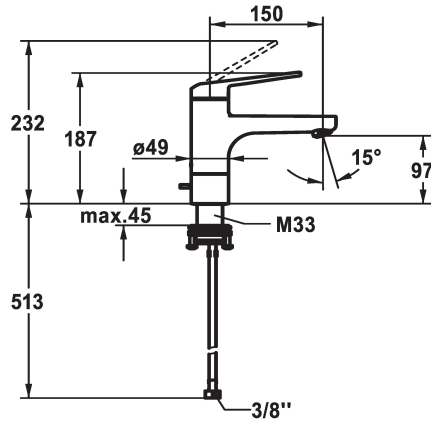

## KWC DOMO 6.0 Lever mixer - Basin

Modell-Linie: **DOMO 6.0** | 12.668.021.000FL  
Hanat | Käsi­käyt­toiset hanat

### KWC-No.

**124561**  
chromeline, A 150, flexible connection hoses, with pop-up valve

**124562**  
chromeline, A 150, flexible connection hoses, without pop-up valve

- \* Lever mixer
- \* EcoProtect - water-saving device
- \* Swivel spout 90°
- Neoperl® Cascade® SLC
- \* OptimalSpace - ample space for washing or working
- \* KWC cartridge M 35 S
- with ceramic discs

### ATT-KWC- ABLAUFGARNITUR

mit\_Ablaufgarnitur

ohne\_Ablaufgarnitur

- flow rate and temperature continuously variable
- temperature limitation
- \* Flexible connection hoses 3/8"
- \* QuickInstallation - Fastening via threaded connection with locking screws
- \* Mounting hole size ø35 mm

5 l/min (3 bar)

ohne\_Ablaufgarnitur

Flexible\_Anschluss­schläuche

schwenkbar

topbedient

chromeline

Standmontage

01