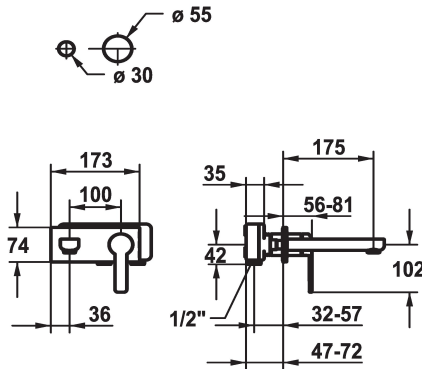

KWC DOMO 6.0 Trim kit - Lever mixer - Basin

Modell-Linie: DOMO 6.0 | 11.662.033.000
Umyvadlové armatury | Hydraulické armatury

KWC-No.

124584
chromeline, A 175, Trim kit

124585
chromeline, A 225, Trim kit

- * Trim kit Lever mixer
- * EcoProtect - water-saving device
- * Fixed spout
- Neoperl® Cascade® SLC
- * OptimalSpace - ample space for washing or working
- * KWC cartridge M 35 H

Projection_A

A175

A225

- with ceramic discs
- flow rate and temperature continuously variable
- * To be ordered separately:
- Unit for concealed installation 1/2" 39.001.401.931
- * To be ordered separately (optional or if necessary):
- Extension set 20 mm Z.536.333

G_Acoustic group

ATT-KWC-UNTERPUTZ

Projection_A

EnergyLabelCH

Materiál

5 l/min (3 bar)

fixovaná

173x74