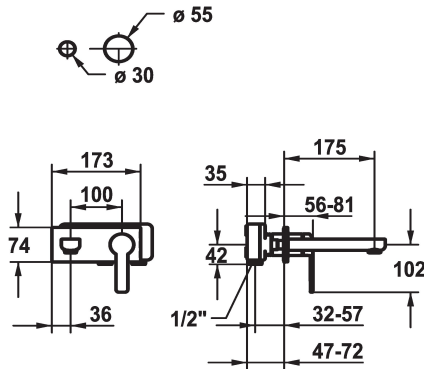

KWC DOMO 6.0 Trim kit - Lever mixer - Basin

Modell-Linie: DOMO 6.0 | 11.662.033.000
Taps | Manual taps

KWC-No.

124584
chromeline, A 175, Trim kit

124585
chromeline, A 225, Trim kit

- * Trim kit Lever mixer
- * EcoProtect - water-saving device
- * Fixed spout
- Neoperf® Cascade® SLC
- * OptimalSpace - ample space for washing or working
- * KWC cartridge M 35 H

Projection_A

A 175

A 225

- with ceramic discs
- flow rate and temperature continuously variable
- * To be ordered separately:
- Unit for concealed installation 1/2" 39.001.401.931
- * To be ordered separately (optional or if necessary):
- Extension set 20 mm Z.536.333

Technical Data

Flow rate
Spout
Diameter
Handling
Color code
Installation_type
Faucet_typ
Acoustic group
Concealed_unit
Projection_A
Energy Label
material

5 l/min (3 bar)
fixed
173 x 74
front lever
chrome
Wall mounted
Faucet
Battery1
Trim kit
A 175
A
Brass

Mandatory Accessories

KWC DOMO 6.0

Trim kit - Lever mixer - Basin

Modell-Linie: DOMO 6.0 | 11.662.033.000

Taps | Manual taps

BEVO Concealed unit

124315

39.001.401.931
