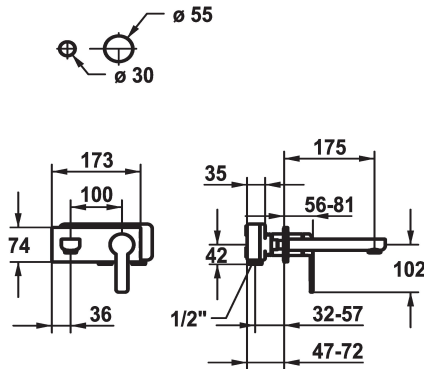

KWC DOMO 6.0 Trim kit - Lever mixer - Basin

Modell-Linie: **DOMO 6.0** | 11.662.033.000
Taps | Manual taps

KWC-No.

124584
chromeline, A 175, Trim kit

124585
chromeline, A 225, Trim kit

- * Trim kit Lever mixer
- * EcoProtect - water-saving device
- * Fixed spout
- Neoperf® Cascade® SLC
- * OptimalSpace - ample space for washing or working
- * KWC cartridge M 35 H

Projection A

A 175

A 225

- with ceramic discs
- flow rate and temperature continuously variable
- * To be ordered separately:
- Unit for concealed installation 1/2" 39.001.401.931
- * To be ordered separately (optional or if necessary):
- Extension set 20 mm Z.536.333

Technical Data

Flow rate
Spout
Diameter
Handling
Color code
Installation type
Faucet_typ
Acoustic group
Concealed unit
Projection A
Energy label
material

5 l/min (3 bar)
fixed
173 x 74
front lever
chromeline
Wall mounted
Faucet
yes
Trim kit
A 175
A
Brass

Mandatory Accessories

KWC DOMO 6.0

Trim kit - Lever mixer - Basin

Modell-Linie: DOMO 6.0 | 11.662.033.000
Taps | Manual taps

BEVO Concealed unit

124315
39.001.401.931
