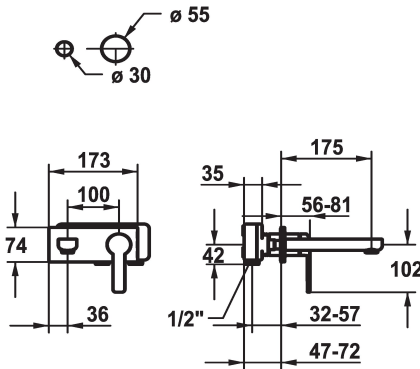

KWC DOMO 6.0 Trim kit - Lever mixer - Basin

Modell-Linie: **DOMO 6.0** | 11.662.033.000
Taps | Manual taps

KWC-No.

124584
chromeline, A 175, Trim kit

124585
chromeline, A 225, Trim kit

- * Trim kit Lever mixer
- * EcoProtect - water-saving device
- * Fixed spout
- Neoperf® Cascade® SLC
- * OptimalSpace - ample space for washing or working
- * KWC cartridge M 35 H

Projection A

A 175

A 225

- with ceramic discs
- flow rate and temperature continuously variable
- * To be ordered separately:
- Unit for concealed installation 1/2" 39.001.401.931
- * To be ordered separately (optional or if necessary):
- Extension set 20 mm Z.536.333

Technical Data

| |
|-------------------|
| Flow rate |
| Spout |
| Diameter |
| Handling |
| Color code |
| Installation type |
| Faucet_typ |
| Acoustic group |
| Concealed unit |
| Projection A |
| Energy label |
| material |

| |
|-----------------|
| 5 l/min (3 bar) |
| fixed |
| 173 x 74 |
| front lever |
| chromeline |
| Wall mounted |
| Faucet |
| yes |
| Trim kit |
| A 175 |
| A |
| Brass |

Mandatory Accessories

KWC DOMO 6.0