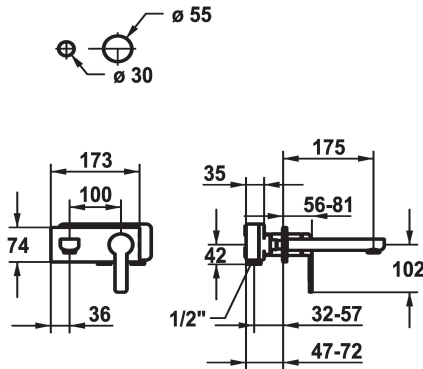

## KWC DOMO 6.0 Trim kit - Lever mixer - Basin

Modell-Linie: **DOMO 6.0** | 11.662.033.000  
Hanat | Käsikäyttöiset hanat

### KWC-No.

**124584**  
chromeline, A 175, Trim kit

**124585**  
chromeline, A 225, Trim kit

- \* Trim kit Lever mixer
- \* EcoProtect - water-saving device
- \* Fixed spout
- Neoperf® Cascade® SLC
- \* OptimalSpace - ample space for washing or working
- \* KWC cartridge M 35 H

### Projection\_A

A175

A225

- with ceramic discs
- flow rate and temperature continuously variable
- \* To be ordered separately:
- Unit for concealed installation 1/2" 39.001.401.931
- \* To be ordered separately (optional or if necessary):
- Extension set 20 mm Z.536.333