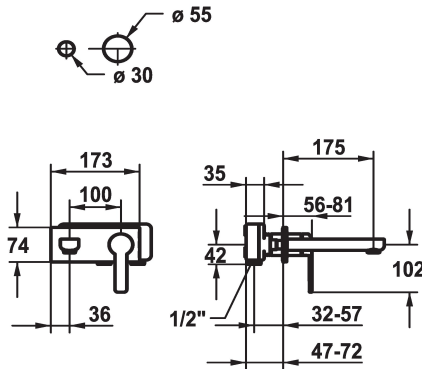

KWC DOMO 6.0 Trim kit - Lever mixer - Basin

Modell-Linie: **DOMO 6.0** | 11.662.033.000
Armatura umywalkowa | Armatura jednouchwytywa

KWC-No.

124584
chromeline, A 175, Trim kit

124585
chromeline, A 225, Trim kit

- * Trim kit Lever mixer
- * EcoProtect - water-saving device
- * Fixed spout
- Neoperl® Cascade® SLC
- * OptimalSpace - ample space for washing or working
- * KWC cartridge M 35 H

Projection_A

A175

A225

- with ceramic discs
- flow rate and temperature continuously variable
- * To be ordered separately:
- Unit for concealed installation 1/2" 39.001.401.931
- * To be ordered separately (optional or if necessary):
- Extension set 20 mm Z.536.333

Dane techniczne

A_Spout_Spray
ATT-KWC-AUSLAUF
średnicy
Handling
ATT-KWC-FARBCODE
Installation_type
Faucet_typ
G_Acoustic group
ATT-KWC-UNTERPUTZ
Projection_A
EnergyLabelCH
Materiał

5 l/min (3 bar)
fest
173x74
frontbedient
chromeline
Montaż naścienny
01
1
FM-Set
A175
A
Mosiądz