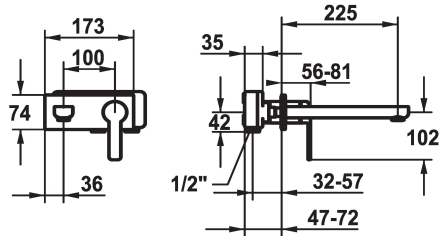

KWC DOMO 6.0 Trim kit - Lever mixer - Basin

Modell-Linie: DOMO 6.0 | 11.662.034.000
Taps | Manual taps

KWC-No.

124584
chromeline, A 175, Trim kit

124585
chromeline, A 225, Trim kit

- * Trim kit Lever mixer
- * EcoProtect - water-saving device
- * Fixed spout
- Neoperf® Cascade® SLC
- * OptimalSpace - ample space for washing or working
- * KWC cartridge M 35 H

Projection_A

A 175

A 225

- with ceramic discs
- flow rate and temperature continuously variable
- * To be ordered separately:
- Unit for concealed installation 1/2" 39.001.401.931
- * To be ordered separately (optional or if necessary):
- Extension set 20 mm Z.536.333

Technical Data

Flow rate
Spout
Diameter
Handling
Color code
Installation_type
Faucet_typ
Acoustic group
Concealed_unit
Projection_A
Energy Label
material

5 l/min (3 bar)
fixed
173 x 74
front lever
chrome
Wall mounted
Faucet
Battery1
Trim kit
A 225
A
Brass