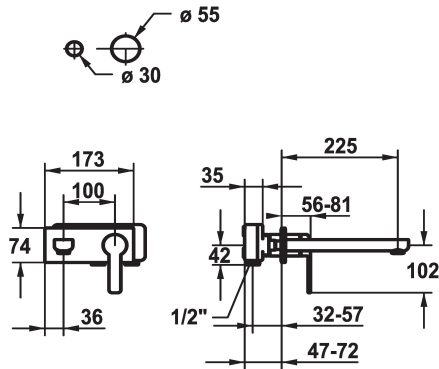

KWC DOMO 6.0 Trim kit - Lever mixer - Basin

Modell-Linie: DOMO 6.0 | 11.662.034.000
Taps | Manual taps

KWC-No.

124584
chromeline, A 175, Trim kit

124585
chromeline, A 225, Trim kit

- * Trim kit Lever mixer
- * EcoProtect - water-saving device
- * Fixed spout
- Neoperf® Cascade® SLC
- * OptimalSpace - ample space for washing or working
- * KWC cartridge M 35 H

Projection A

A 175

A 225

- with ceramic discs
- flow rate and temperature continuously variable
- * To be ordered separately:
- Unit for concealed installation 1/2" 39.001.401.931
- * To be ordered separately (optional or if necessary):
- Extension set 20 mm Z.536.333

Technical Data

Flow rate
Spout
Diameter
Handling
Color code
Installation type
Faucet_typ
Acoustic group
Concealed unit
Projection A
Energy label
material

5 l/min (3 bar)
fixed
173 x 74
front lever
chromeline
Wall mounted
Faucet
yes
Trim kit
A 225
A
Brass

Mandatory Accessories

KWC DOMO 6.0

Trim kit - Lever mixer - Basin

Modell-Linie: DOMO 6.0 | 11.662.034.000

Taps | Manual taps

BEVO Concealed unit

124315

39.001.401.931
