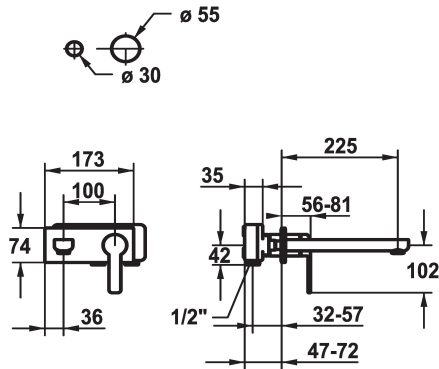

## KWC DOMO 6.0 Trim kit - Lever mixer - Basin

Modell-Linie: **DOMO 6.0** | 11.662.034.000  
Hanat | Käsi käyttöiset hanat

### KWC-No.

**124584**  
chromeline, A 175, Trim kit

**124585**  
chromeline, A 225, Trim kit

- \* Trim kit Lever mixer
- \* EcoProtect - water-saving device
- \* Fixed spout
- Neoperf® Cascade® SLC
- \* OptimalSpace - ample space for washing or working
- \* KWC cartridge M 35 H

### Projection\_A

A175

A225

- with ceramic discs
- flow rate and temperature continuously variable
- \* To be ordered separately:
- Unit for concealed installation 1/2" 39.001.401.931
- \* To be ordered separately (optional or if necessary):
- Extension set 20 mm Z.536.333