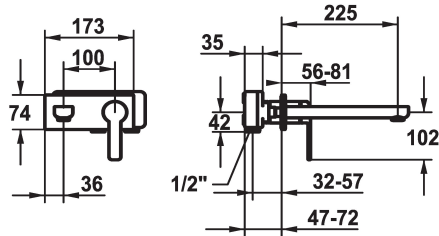

KWC DOMO 6.0 Trim kit - Lever mixer - Basin

Modell-Linie: **DOMO 6.0** | 11.662.034.000
Kranar | Hydraulické armatúry

KWC-No.

124584
chromeline, A 175, Trim kit

124585
chromeline, A 225, Trim kit

- * Trim kit Lever mixer
- * EcoProtect - water-saving device
- * Fixed spout
- Neoperl® Cascade® SLC
- * OptimalSpace - ample space for washing or working
- * KWC cartridge M 35 H

Projection_A

A175

A225

- with ceramic discs
- flow rate and temperature continuously variable
- * To be ordered separately:
- Unit for concealed installation 1/2" 39.001.401.931
- * To be ordered separately (optional or if necessary):
- Extension set 20 mm Z.536.333

Technical Data

A_Spout_Spray

ATT-KWC-AUSLAUF

Diameter

Handling

ATT-KWC-FARBCODE

Installation_type

Faucet_typ

G_Acoustic group

ATT-KWC-UNTERPUTZ

Projection_A

EnergyLabelCH

Material

5 l/min (3 bar)

fest

173x74