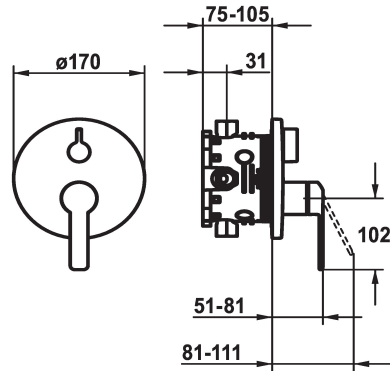

## KWC DOMO 6.0 Trim kit - Lever mixer - Tub

Modell-Linie: **DOMO 6.0** | 20.664.500.000  
Sprchové armatury | Vanové armatury

### KWC-No.

**124588**  
chromeline, Trim kit

**124589**  
chromeline, Trim kit, with vacuum breaker

- \* Trim kit with function unit
- \* Outflow top and below
- \* Turning handle for diverter
- \* KWC cartridge M 35 H
- with ceramic discs
- flow rate and temperature continuously variable
- \* Scope of delivery:

- Function unit, lever, cap, sleeve, cover plate, holder for escutcheon, diverter
- Fastening of the cover plate without screws
- \* To be ordered separately:
- Unit for concealed installation KWC BLUEBOX®
- ½", without shut-off valve, 39.999.900.931
- ¾" (½"), with shut-off valve, 39.999.910.931

### Technické údaje

ATT-KWC-A\_ABGANG\_UP

19 l/min (3 bar)

ATT-KWC-DURCHMESSER

D170

Handling

0,2

ATT-KWC-FARBCODE