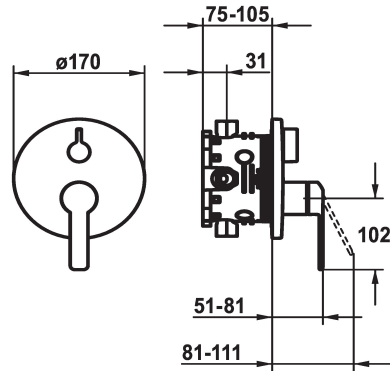

KWC DOMO 6.0 Trim kit - Lever mixer - Tub

Modell-Linie: DOMO 6.0 | 20.664.500.000
Showers | Exposed bath mixer

KWC-No.

124588
chromeline, Trim kit

124589
chromeline, Trim kit, with vacuum breaker

- * Trim kit with function unit
- * Outflow top and below
- * Turning handle for diverter
- * KWC cartridge M 35 H
- with ceramic discs
- flow rate and temperature continuously variable
- * Scope of delivery:

- Function unit, lever, cap, sleeve, cover plate, holder for escutcheon, diverter
- Fastening of the cover plate without screws
- * To be ordered separately:
- Unit for concealed installation KWC BLUEBOX®
- 1/2", without shut-off valve, 39.999.900.931
- 3/4" (1/2"), with shut-off valve, 39.999.910.931

Technical Data

Flow rate
Diameter
Handling
Color code
Installation_type
Faucet_typ
Acoustic group
Concealed unit
Energy Label

19 l/min (3 bar)
D170
NW 3/8"1
chrome
Wall mounted
without connections1
NW 1/2"1
NW 3/8"1
C