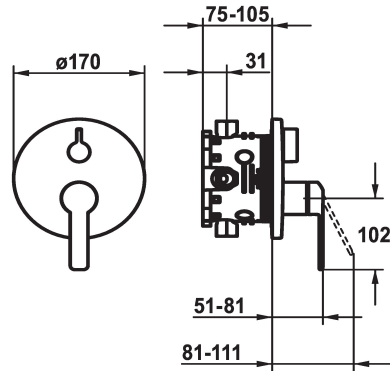

## KWC DOMO 6.0 Trim kit - Lever mixer - Tub

Modell-Linie: DOMO 6.0 | 20.664.500.000  
Showers | Exposed bath mixer

### KWC-No.

**124588**  
chromeline, Trim kit

**124589**  
chromeline, Trim kit, with vacuum breaker

- \* Trim kit with function unit
- \* Outflow top and below
- \* Turning handle for diverter
- \* KWC cartridge M 35 H
- with ceramic discs
- flow rate and temperature continuously variable
- \* Scope of delivery:

### Concealed unit

Trim kit

Trim kit, with vacuum breaker

- Function unit, lever, cap, sleeve, cover plate, holder for escutcheon, diverter
- Fastening of the cover plate without screws
- \* To be ordered separately:
- Unit for concealed installation KWC BLUEBOX®
- ½", without shut-off valve, 39.999.900.931
- ¾" (½"), with shut-off valve, 39.999.910.931

### Technical Data

Flow rate
Diameter
Handling
Color code
Installation type
Faucet_typ
Acoustic group
Concealed unit
Energy label
material

19 l/min (3 bar)
D170
front lever
chromeline
Wall mounted
Faucet
yes
Trim kit
C
Brass