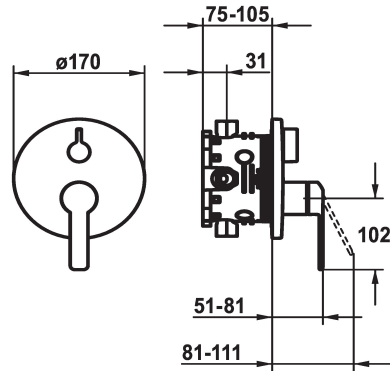

KWC DOMO 6.0 Trim kit - Lever mixer - Tub

Modell-Linie: DOMO 6.0 | 20.664.500.000
Showers | Exposed bath mixer

KWC-No.

124588
chromeline, Trim kit

124589
chromeline, Trim kit, with vacuum breaker

- * Trim kit with function unit
- * Outflow top and below
- * Turning handle for diverter
- * KWC cartridge M 35 H
 - with ceramic discs
 - flow rate and temperature continuously variable
- * Scope of delivery:

- Function unit, lever, cap, sleeve, cover plate, holder for escutcheon, diverter
- Fastening of the cover plate without screws
- * To be ordered separately:
 - Unit for concealed installation KWC BLUEBOX®
 - ½", without shut-off valve, 39.999.900.931
 - ¾" (½"), with shut-off valve, 39.999.910.931

Technical Data

Flow rate
Diameter
Handling
Color code
Installation type
Faucet_typ
Acoustic group
Concealed unit
Energy label

19 l/min (3 bar)
D170
3
chrome
Wall mounted
without connections ¹
yes
3
C