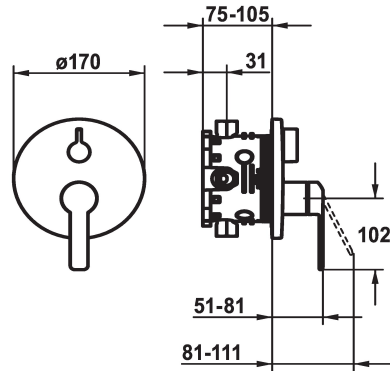

KWC DOMO 6.0 Trim kit - Lever mixer - Tub

Modell-Linie: **DOMO 6.0** | 20.664.500.000
Suihkut ja suihkupaneelit | Allashanat

KWC-No.

124588
chromeline, Trim kit

124589
chromeline, Trim kit, with vacuum breaker

- * Trim kit with function unit
- * Outflow top and below
- * Turning handle for diverter
- * KWC cartridge M 35 H
- with ceramic discs
- flow rate and temperature continuously variable
- * Scope of delivery:

- Function unit, lever, cap, sleeve, cover plate, holder for escutcheon, diverter
- Fastening of the cover plate without screws
- * To be ordered separately:
- Unit for concealed installation KWC BLUEBOX®
- ½", without shut-off valve, 39.999.900.931
- ¾" (½"), with shut-off valve, 39.999.910.931

Tekniset tiedot

ATT-KWC-A_ABGANG_UP
ATT-KWC-DURCHMESSER
Handling
ATT-KWC-FARBCODE
Installation_type
Faucet_typ
G_Acoustic group
ATT-KWC-UNTERPUTZ
EnergyLabelCH
lviCode

19 l/min (3 bar)
D170
3
F000
Wandmontage
01
yes
3
C
0