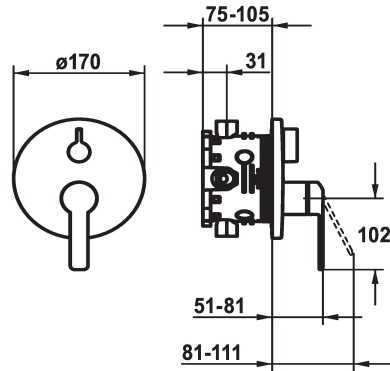

## KWC DOMO 6.0 Trim kit - Lever mixer - Tub

Modell-Linie: DOMO 6.0 | 20.664.500.000  
Armatura natryskowa | Baterie wannowe

### KWC-No.

**124588**  
chromeline, Trim kit

**124589**  
chromeline, Trim kit, with vacuum breaker

- \* Trim kit with function unit
- \* Outflow top and below
- \* Turning handle for diverter
- \* KWC cartridge M 35 H
- with ceramic discs
- flow rate and temperature continuously variable
- \* Scope of delivery:

### Dane techniczne

ATT-KWC-A\_ABGANG\_UP

średnicy

Handling

ATT-KWC-FARBCODE

Installation\_type

Faucet\_typ

G\_Acoustic group