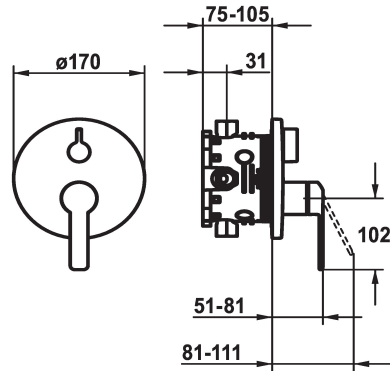

KWC DOMO 6.0 Trim kit - Lever mixer - Tub

Modell-Linie: DOMO 6.0 | 20.664.510.000
Showers | Exposed bath mixer

KWC-No.

124588
chromeline, Trim kit

124589
chromeline, Trim kit, with vacuum breaker

- * Trim kit with function unit
- * Outflow top and below
- * Turning handle for diverter
- * KWC cartridge M 35 H
- with ceramic discs
- flow rate and temperature continuously variable
- * Scope of delivery:

Concealed_unit

Trim kit

Trim kit, with vacuum breaker

- Function unit, lever, cap, sleeve, cover plate, holder for escutcheon, diverter
- Fastening of the cover plate without screws
- * To be ordered separately:
- Unit for concealed installation KWC BLUEBOX®
- ½", without shut-off valve, 39.999.900.931
- ¾" (½"), with shut-off valve, 39.999.910.931

Technical Data

Flow rate
Diameter
Handling
Color code
Installation_type
Faucet_typ
Acoustic group
Concealed_unit
Energy Label
material

18 l/min (3 bar)
D170
front lever
chrome
Wall mounted
Faucet
Battery1
Trim kit, with vacuum breaker
C
Brass