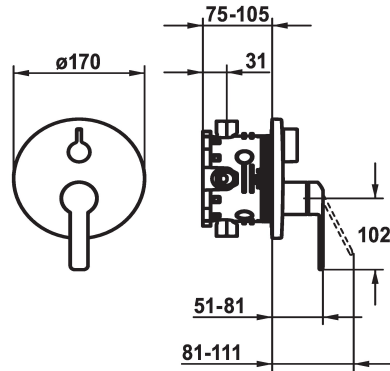

KWC DOMO 6.0 Trim kit - Lever mixer - Tub

Modell-Linie: DOMO 6.0 | 20.664.510.000
Showers | Exposed bath mixer

KWC-No.

124588
chromeline, Trim kit

124589
chromeline, Trim kit, with vacuum breaker

- * Trim kit with function unit
- * Outflow top and below
- * Turning handle for diverter
- * KWC cartridge M 35 H
- with ceramic discs
- flow rate and temperature continuously variable
- * Scope of delivery:

Concealed unit

Trim kit

Trim kit, with vacuum breaker

- Function unit, lever, cap, sleeve, cover plate, holder for escutcheon, diverter
- Fastening of the cover plate without screws
- * To be ordered separately:
- Unit for concealed installation KWC BLUEBOX®
- ½", without shut-off valve, 39.999.900.931
- ¾" (½"), with shut-off valve, 39.999.910.931

Technical Data

Flow rate
Diameter
Handling
Color code
Installation type
Faucet_typ
Acoustic group
Concealed unit
Energy label
material

18 l/min (3 bar)
D170
front lever
chromeline
Wall mounted
Faucet
yes
Trim kit, with vacuum breaker
C
Brass