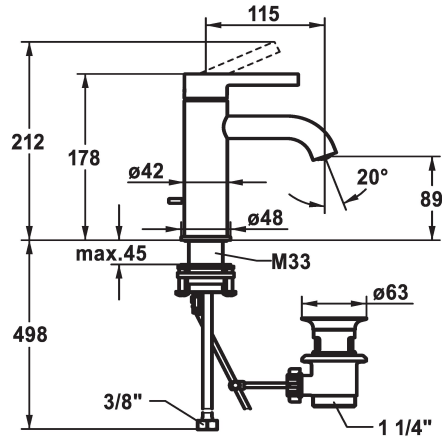

KWC BEVO Lever mixer - Basin

Modell-Linie: BEVO | 12.421.041.000FL
Umyvadlové armatury | Hydraulické armatury

KWC-No.

124603
chromeline, A 115, flexible connection hoses, with pop-up valve

124604
chromeline, A 115, flexible connection hoses, without pop-up valve

- * Lever mixer
- * EcoProtect - water-saving device
- * Fixed spout
 - Neoperl® Caché® CS, Coin Slot
- * KWC cartridge M 35 OP
 - with ceramic discs
 - flow rate and temperature continuously variable

ATT-KWC- ABLAUFGARNITUR

mit_Ablaufgarnitur

ohne_Ablaufgarnitur

- temperature limitation
- * Flexible connection hoses 3/8"
- * QuickInstallation - Fastening via threaded connection with locking screws
- * Mounting hole size ø35 mm
- * Scope of delivery:
 - KWC pop-up valve Z.538.581.000

Faucet_typ

Measure_Height

G_Acoustic group

Projection_A

EnergyLabelCH

ATT-KWC-MASS-WASSERAUSTRITT

Materiál

5 l/min (3 bar)