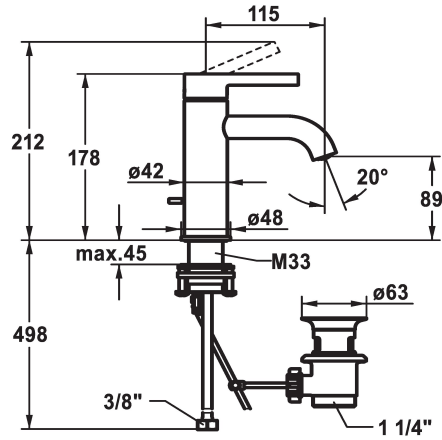

KWC BEVO Lever mixer - Basin

Modell-Linie: BEVO | 12.421.041.000FL
Taps | Manual taps

KWC-No.

124603
chromeline, A 115, flexible connection hoses, with pop-up valve

124604
chromeline, A 115, flexible connection hoses, without pop-up valve

with pop-up valve

without pop-up valve

- temperature limitation
- * Flexible connection hoses 3/8"
- * QuickInstallation - Fastening via threaded connection with locking screws
- * Mounting hole size ø35 mm
- * Scope of delivery:
- KWC pop-up valve Z.538.581.000

Technical Data

Flow rate
pop-up valve
Connection
Spout
Handling
Color code
Installation type
Faucet_typ
Measure Height
Acoustic group
Projection A
Energy label
Dimension Water outlet
material

5 l/min (3 bar)
with pop-up valve
Flexible connection hoses
fixed
top lever
chromeline
Pillar installation
Faucet
178
yes
A 115
A
89
Brass

Spare Parts

KWC BEVO
Lever mixer - Basin

Modell-Linie: BEVO | 12.421.041.000FL
Taps | Manual taps

Cartridge M 35 OP

538331
Z.537.710
